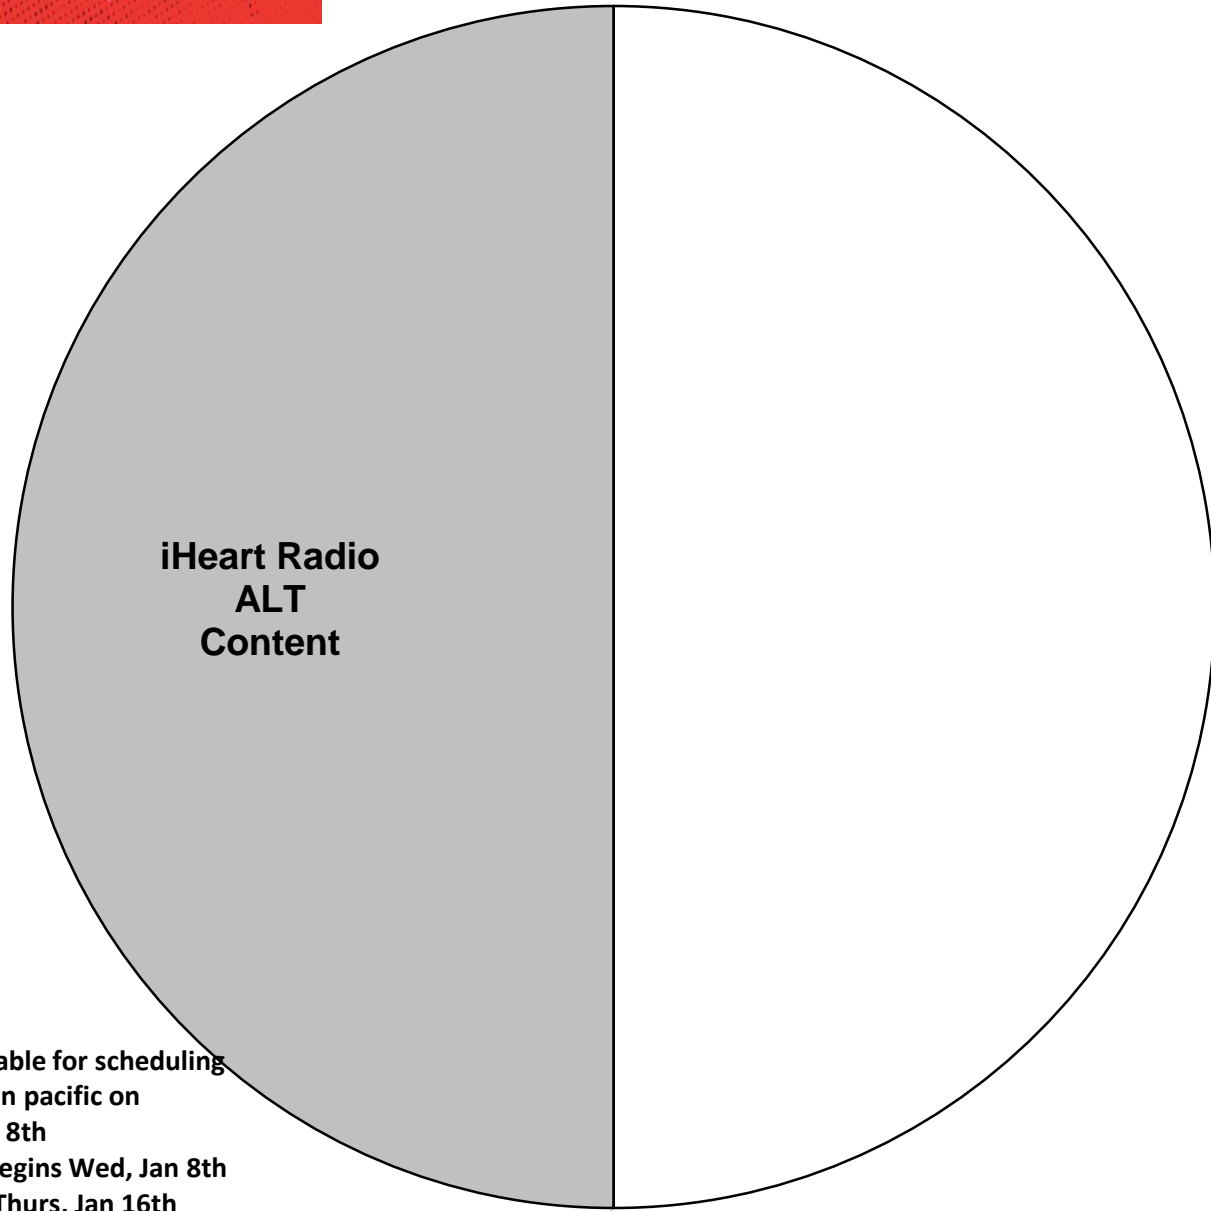

iHeartRadio ALTer Ego

XDS Program: iHeart ALT

PID 1070, PGM 96

Effective Date: January 18th, 2020

Premiere XDS PRO4-P Satellite

10:30 PM - 4:00 AM Eastern

9:30 PM - 3:00 AM Central

8:30 PM - 2:00 AM Mountain

7:30 PM - 1:00 AM Pacific

Hour 1 of 6

iHeart Radio
ALT
Content

PID available for scheduling
after noon pacific on
Wed, Jan 8th

Testing begins Wed, Jan 8th
through Thurs, Jan 16th
with audio and cues

and Fri, Jan 17th with audio only
during posted show hours

IHSOS
30:00

Premiere will fill from end of stage audio to 12:59:59AM pacific with music fill. Stations with board ops who wish to leave the show at the conclusion of stage audio may do so. Premiere will NOT provide a closure at end of stage audio